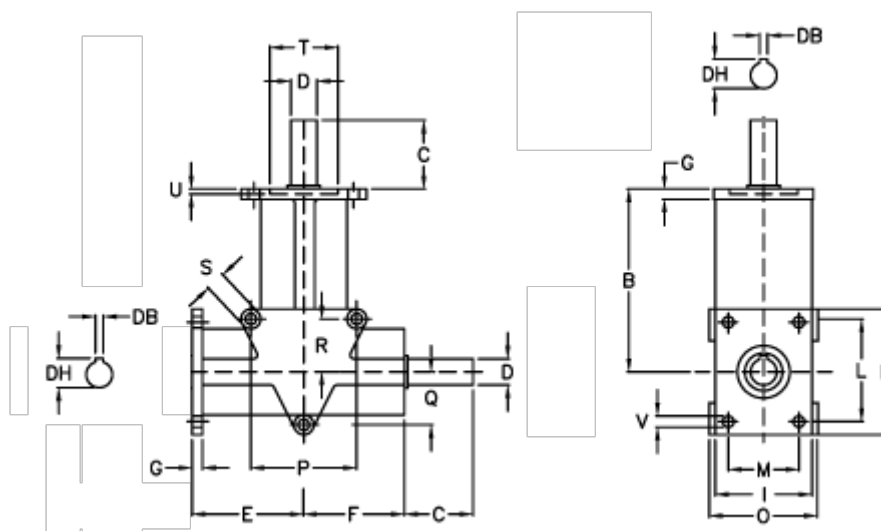

Article number: 2944008001200

Description: Bevel gear RAN 8SB i=1

## Measures

B	= 60	G = 5	Q	= 16
C	= 15	H = 40	R	= 16
DB	= -	I = 32	S	= 5.2
Description	= RAN 8	L = 30	T H7	= 22
DH	= -	M = 22	U	= 2.5
D h6	= 8	N = 4.2	V	= 4.2
E	= 34	O = 33	Weight (kg)	= 0.3
F	= 27	P = 32		